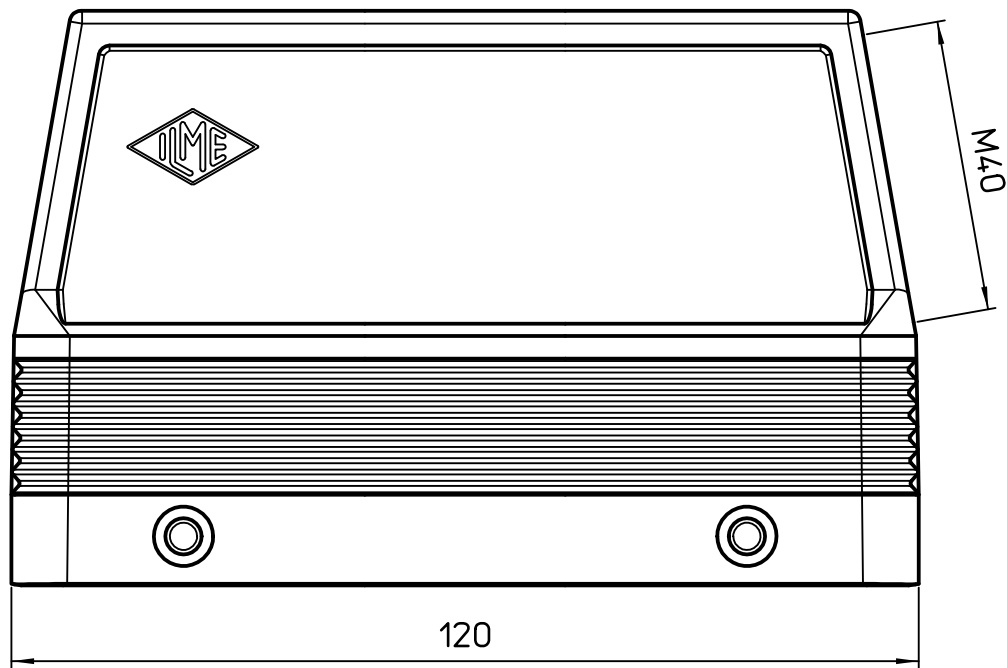

Diritti riservati All rights reserved

1

2

3

REV.	DATE	SIGNATURE		
⚠		⊕	Dimensions in mm	Simplified representation with dimensions without tolerance
Original Size A4		MFOR 24.40		Scale 1:1
Date 19/09/22		Hood with pegs, size "104.27", high construction, side entry M40, 180 °C		
Sign. S.Diasparra				