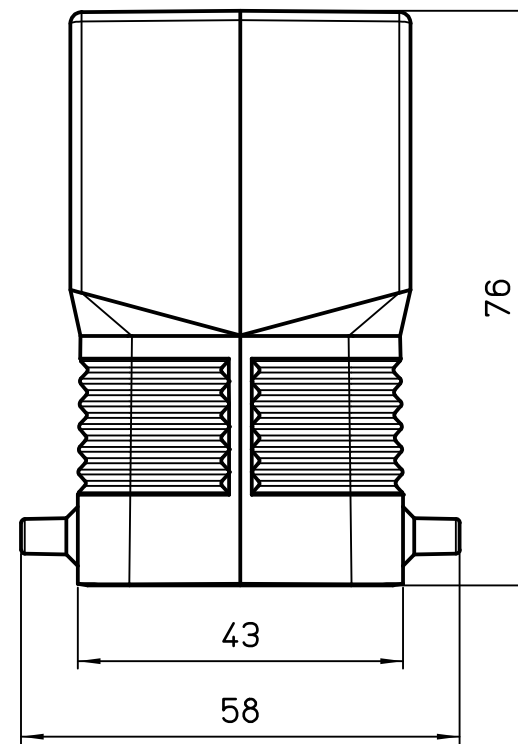

Diritti riservati All rights reserved

1

2

3

REV.	DATE	SIGNATURE		
⚠		⊕	Dimensions in mm	Simplified representation with dimensions without tolerance
Original Size A4		MFOR 24.40		Scale 1:1
Date 19/09/22		Hood with pegs, size "104.27", high construction, side entry M40, 180 °C		
Sign. S.Diasparra				